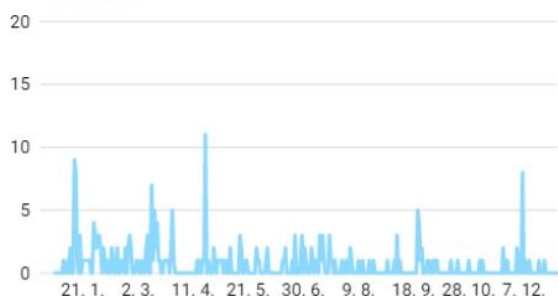

New likes and followers

Facebook Page new likes ⓘ

237 ↓ 23.3%